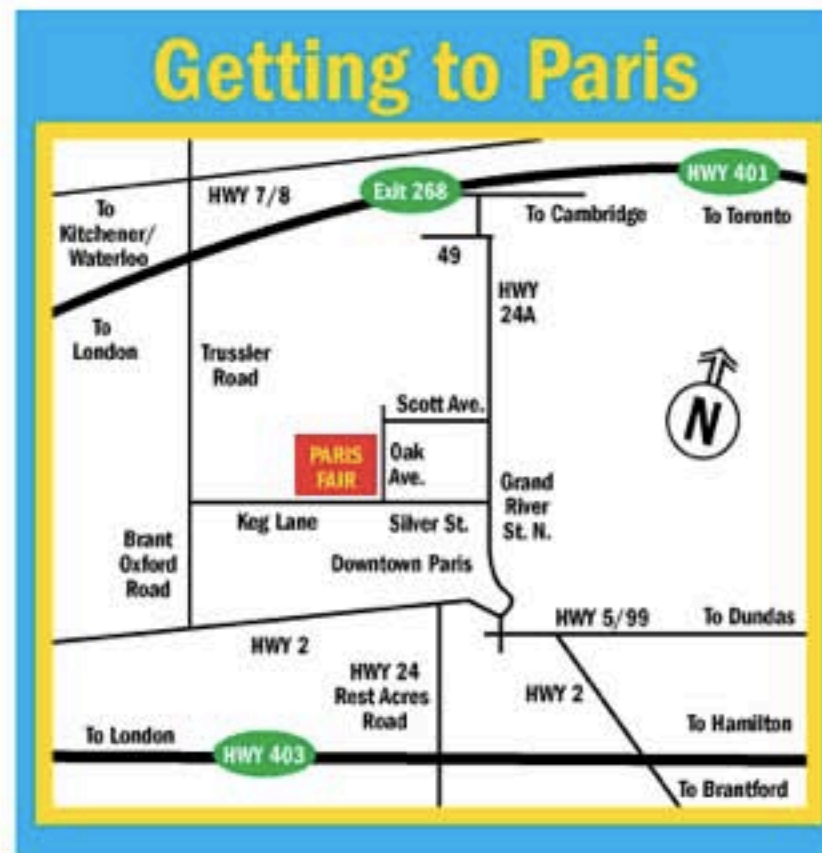

## Getting To The Paris Fair

### Hwy 401 West Past Cambridge & Kitchener

- Exit # 268, Cedar Creek Road, Regional Road 97
- Turn right onto Cedar Creek Road, back over Hwy 401 past Mill Creek Transport
- Turn right onto Regional Road 47 (first road), go to end of road.
- Turn left on Wrigley Road, Regional Road 49,
- Turn right on Spragues Road, Regional Road 75 also 24a and follow the sign to Paris.
- Come into Paris, turn right at second stop light onto Silver St., Home Building Centre is on right, (this is a very tight turn for transports).
- Follow Silver St. 1 km to fairgrounds on your right

### Hwy QEW to Hamilton, Hwy 403 to Brantford

- Exit Paris Road, Hwy 2 to Paris
- Follow Hwy # 2 West on your right to Paris
- Turn left at 2nd stop lights, Tim Horton's is on corner (still Hwy 2).
- Stay in right lane turn right onto Willow Street after going under the rail bridge
- Go to stop sign, turn left onto William Street and go over bridge.
- At stop light turn right onto grand river street north (tight turn for transports)
- Up hill past Paris High School and Willet Hospital.
- At 2nd stop light turn left on Silver St.
- Follow Silver St. to fairgrounds on right.

### AREA GUIDE

<b>MB</b> Agricultural Awareness Pavilion	<b>AP</b> Agriplex
<b>BG</b> Bud Light Lime Beer Garden	<b>GS</b> Grandstand
<b>CC</b> Heart FM Curling Club	<b>KK</b> Kids Korner
<b>CR</b> TD Canada Trust Agri-zone Cattle Rings	<b>MT</b> CKPC Motorcycle Track
<b>CS</b> Children's Stage	<b>SE</b> Special Events Building
<b>EX</b> J.H. Buck Exhibition Centre	<b>SR</b> Paris Star Sheep Ring
<b>FS</b> A Channel, Country 107 Family Stage	<b>UG</b> Beneath Grandstand Seating Area
	<b>VR</b> John Green Valley Rings
	<b>BP</b> BRANTASTIC Pavilion