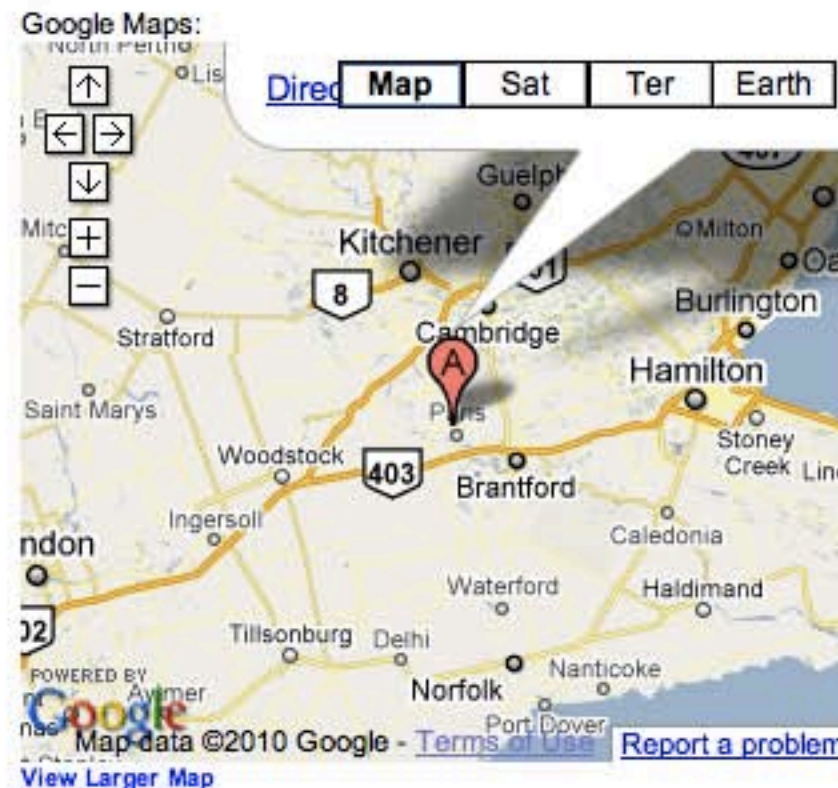

### Hwy QEW to Hamilton, Hwy 403 to Brantford

- Exit Paris Road, Hwy 2 to Paris
- Follow Hwy # 2 West on your right to Paris
- Turn left at 2nd stop lights, Tim Horton's is on corner (still Hwy 2).
- Stay in right lane turn right onto Willow Street after going under the rail bridge
- Go to stop sign, turn left onto William Street and go over bridge.
- At stop light turn right onto grand river street north (tight turn for transports)
- Up hill past Paris High School and Willet Hospital.
- At 2nd stop light turn left on Silver St.
- Follow Silver St. to fairgrounds on right.